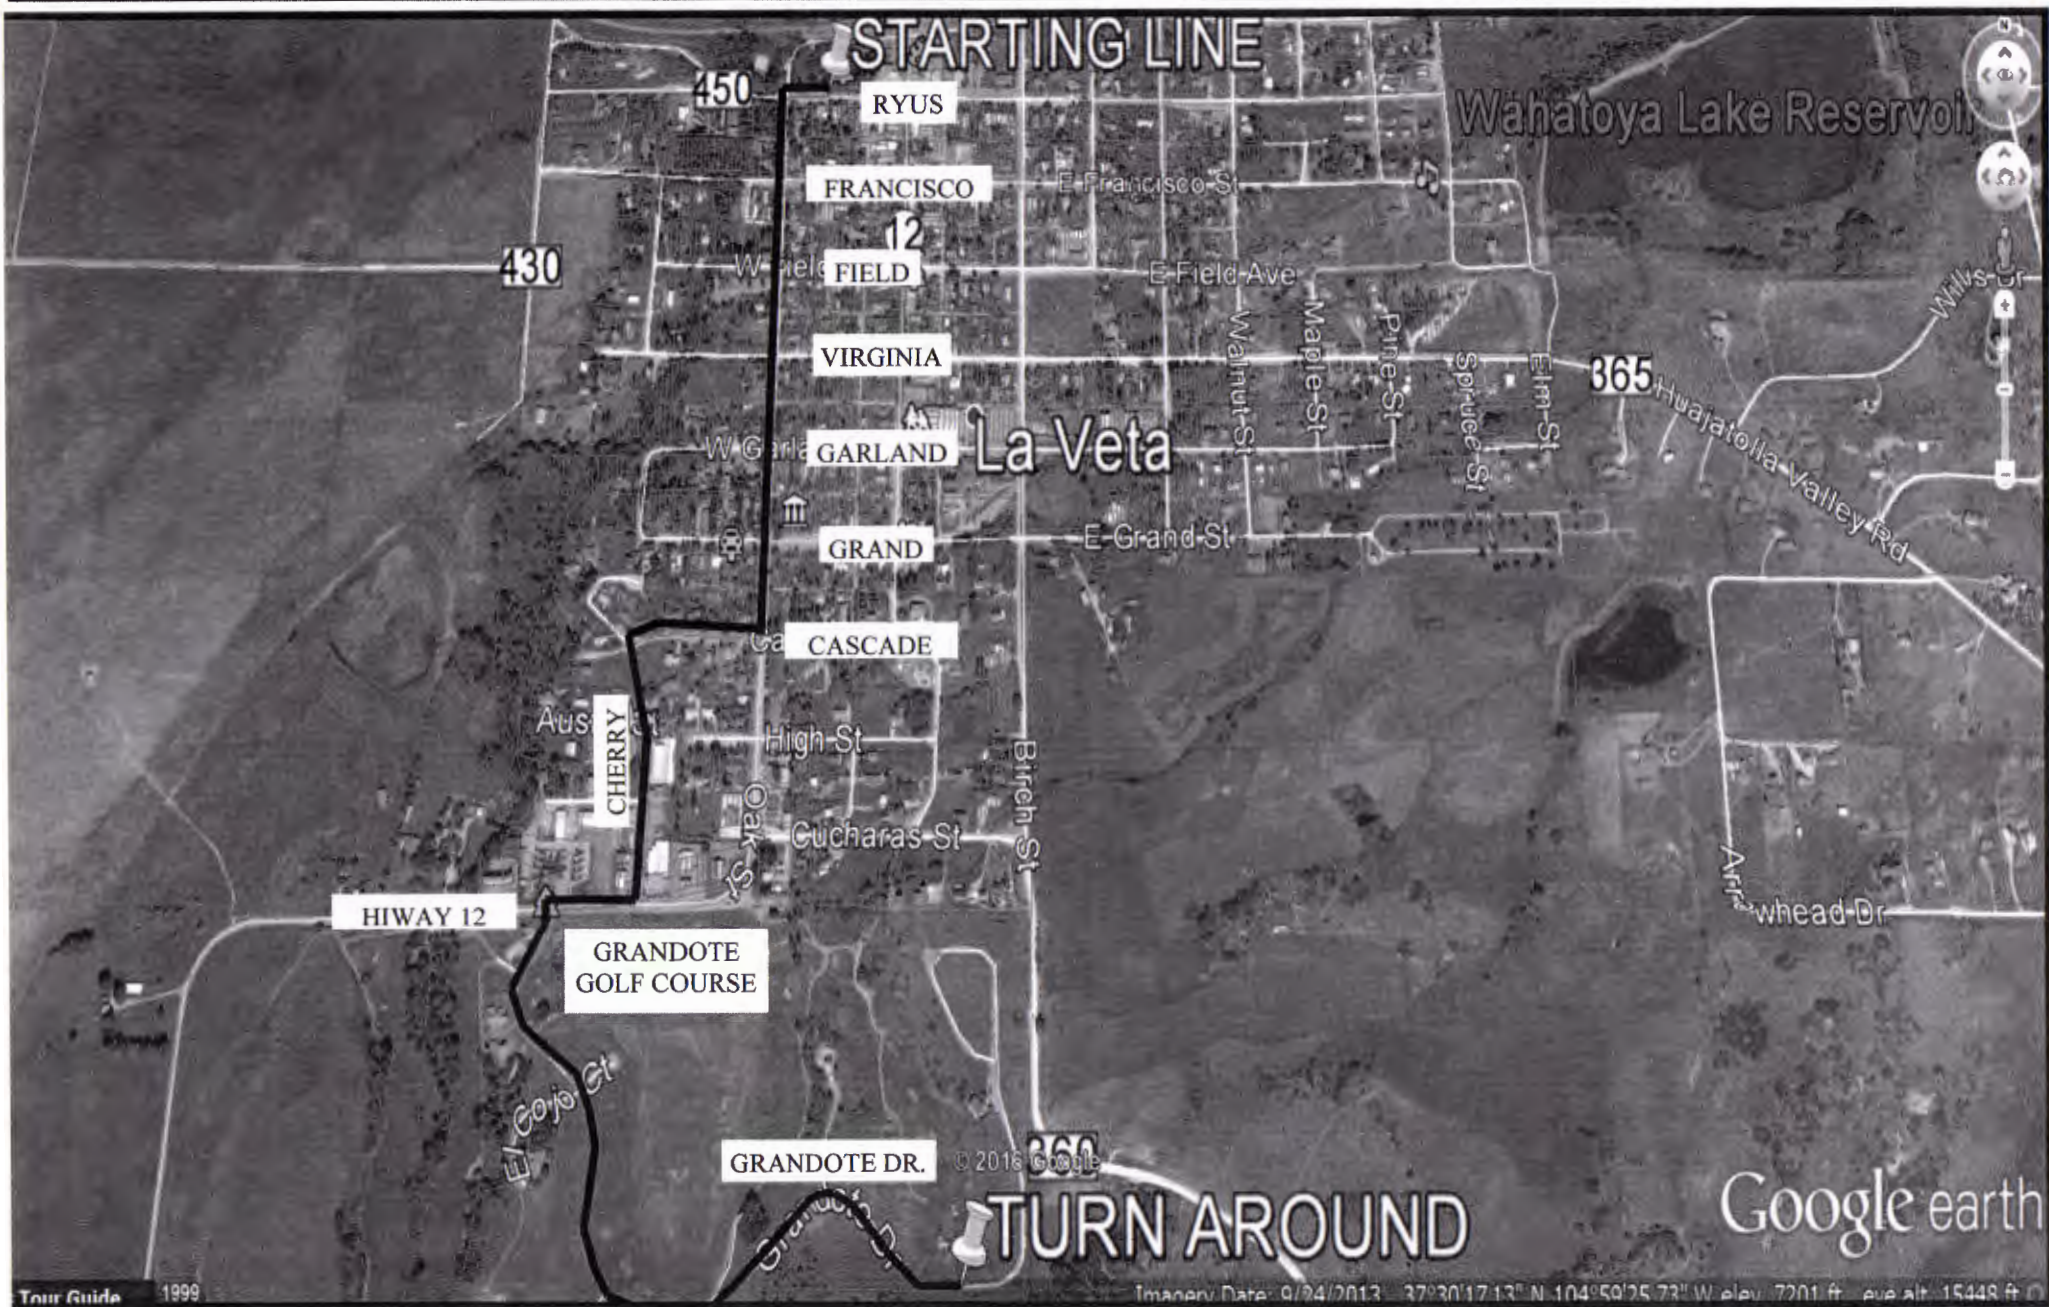

LA VETA OKTOBERFEST 5K FUN RUN
OCTOBER

STARTING LINE

450

RYUS

FRANCISCO

E Francisco St

12

FIELD

E Field Ave

430

VIRGINIA

GARLAND

La Veta

GRAND

E Grand St

CASCADE

Aus

CHERRY

High St

Cucharas St

Birch St

HIWAY 12

GRANDOTE
GOLF COURSE

Gojo St

GRANDOTE DR.

460

TURN AROUND

Wahatoya Lake Reservoir

365

Huajatolla Valley Rd

Arrowhead Dr

Google earth